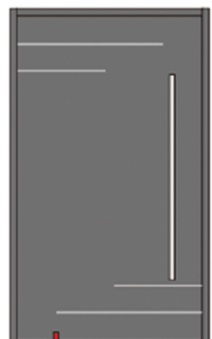

# GRANDE PIVOT DOOR SYSTEM

[www.BasikWall.com](http://www.BasikWall.com)

**BASIKWALL**  
GLASS MOVING WALL | DOOR & WINDOW

# GRANDE COLLECTION PIVOT DOOR SYSTEM

**BASIKWALL**  
GLASS MOVING WALL | DOOR & WINDOW

Pivot door offers a aesthetic design to modern day residential. Stunning design allows wider and taller door panels.  
Grande Collection Pivot Doors can be used a front making it ideal for residential and commercial applications.