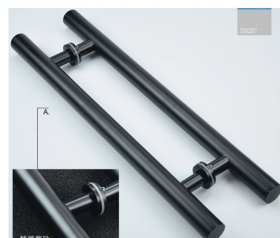

GRANDE COLLECTION PIVOT DOOR SYSTEM

BASIKWALL
GLASS MOVING WALL | DOOR & WINDOW

Pivot door offers a aesthetic design to modern day residential. Stunning design allows wider and taller door panels.
Grande Collection Pivot Doors can be used a front making it ideal for residential and commercial applications.

Grande Collection Pivot Doors is available IN-STOCK as well as custom designs.

FEATURES FOR IN-STOCKS

- Aluminum + Honeycomb Aluminum Core
- In-stock: Matte Black Finish
- Prehung, Hundle included on both side
- Jamb size: 4 9/16, Extension available
- Door Slab Size: 3 1/2"

Frame & Sills

- Flush sill or no sill
- Stock threshold: flush threshold.

Congifurations

- Swing: Inswing RH or LH

Glazing

- Glaze: 5mm+12argon+5mm LowE (if Applicable)

Hardwares

- Door Closer: GEZE floor Closure
- Automatic door bottom seal
- Handle included both side
- Lock: Multi-point Lock included, Key included. Smart Lock (optional)

BUILT-TO-ORDER OPTIONS

- Maximum width: 8ft
- Maximum Height: 30ft
- Sill Options: Flush or no sill
- Configuration: Inswing, Outswing, Double pivot, double-acting
- Standard Finishes: Powder-coated
  Custom RAL colors also available
- Limitless options for Custom-order. Please consult our sale team to for options

Large In-Stock Inventory ship in Days

*Verify with our Design Consultant or Sales Rep

Available In-Stock and Built-to-Order

DISTRIBUTED BY:

WWW.BASIKWALL.COM | SOLD THROUGH EXPANDING NETWORK OF INDEPENDENT DEALERS

*DISCLAIMER: VARIATIONS IN PHOTOGRAPHY/REALISTIC RENDERING AND PRINTING MAY CAUSE FINISHED COLORS SHOWN IN PICTURES TO VARY FROM ACTUAL FINISHES/COLOR. SAMPLES ARE AVAILABLE UPON REQUEST. SPECIFICATIONS, FEATURES AND PRICES SUBJECT TO CHANGE WITHOUT NOTICE.

Brochure Grande V1-2023