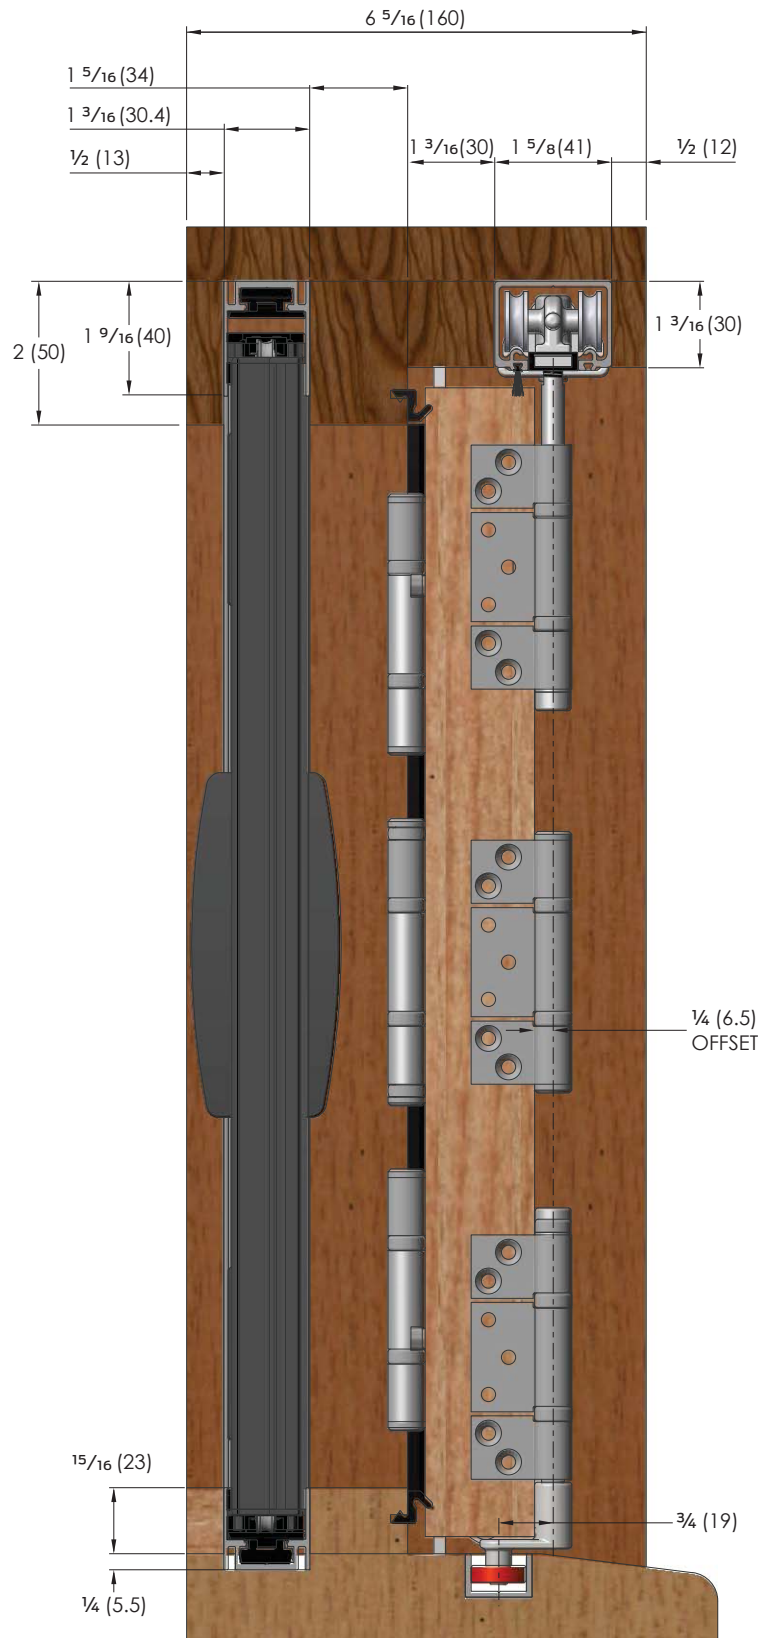

612 Retractable Pleated Insect Screen with Window

End View – Brio Weatherfold 4s Window exterior folding hardware