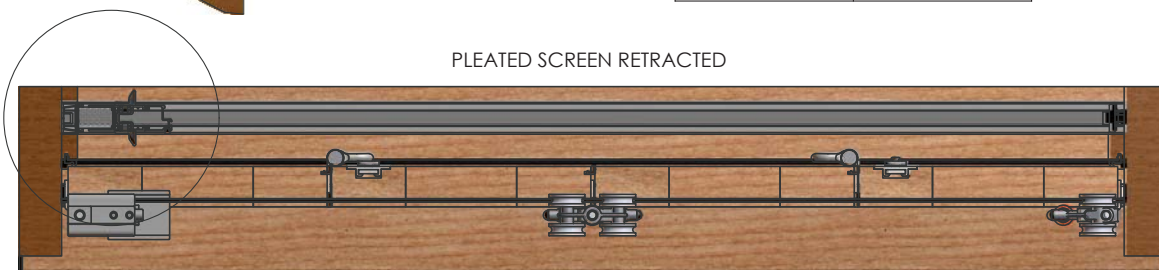

# Postless Corner

An advantage of the Brio 612 Screen is the ability to screen corner openings without the need for a corner post, providing stunning uninterrupted views.

Corner applications are possible with all of Brio's Weatherfold exterior, folding systems and our 97HS hybrid sill which utilizes wood and aluminum for self draining and easy installation.

# 612 Retractable Pleated Insect Screen with Folding Panels

Plan View - Brio Weatherfold 4s exterior folding door hardware, non mortise hinges (H)

SCREEN WIDTH IN (mm)	DIMENSION C (OVERALL)
48 (1219)	$3 \frac{7}{16}$ (88)
72 (1829)	$4 \frac{1}{16}$ (103)
96 (2438)	$4 \frac{3}{4}$ (121)
120 (3048)	$5 \frac{5}{8}$ (143)
144 (3658)	$6 \frac{5}{16}$ (160)
168 (4267)	$6 \frac{3}{4}$ (171)
192 (4877)	$8 \frac{5}{16}$ (211)