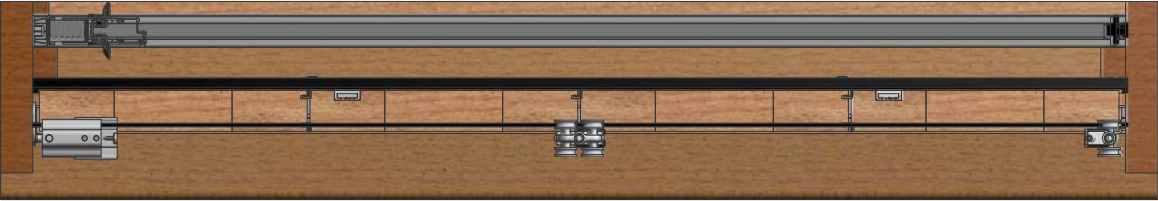

PLEATED SCREEN RETRACTED