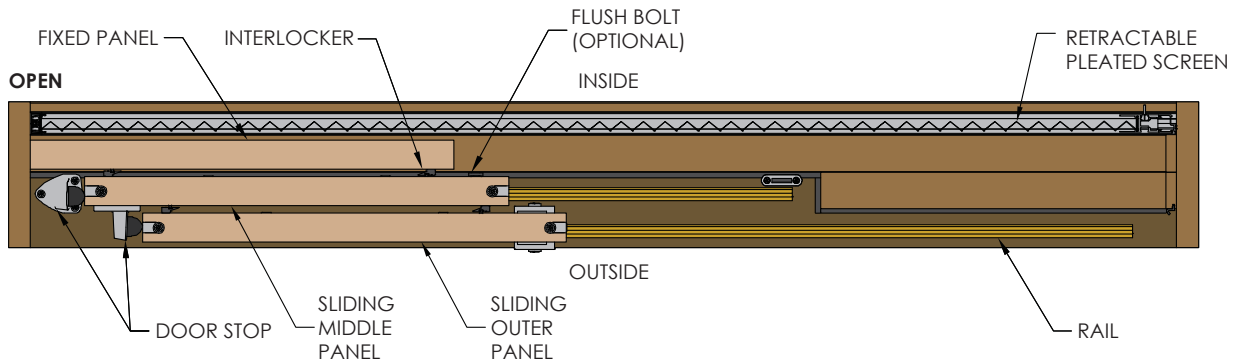

612 Retractable Pleated Insect Screen with Sliding Panels

Plan View – Brio Timberoll 200 exterior bottom roller sliding door hardware