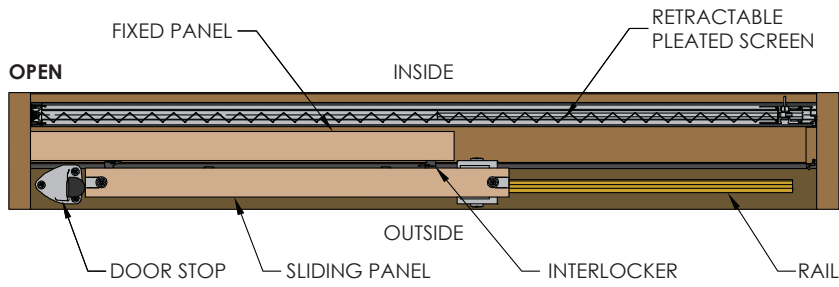

612 Retractable Pleated Insect Screen with Sliding Panels

Plan View – Brio Timberoll 200 exterior bottom roller sliding door hardware