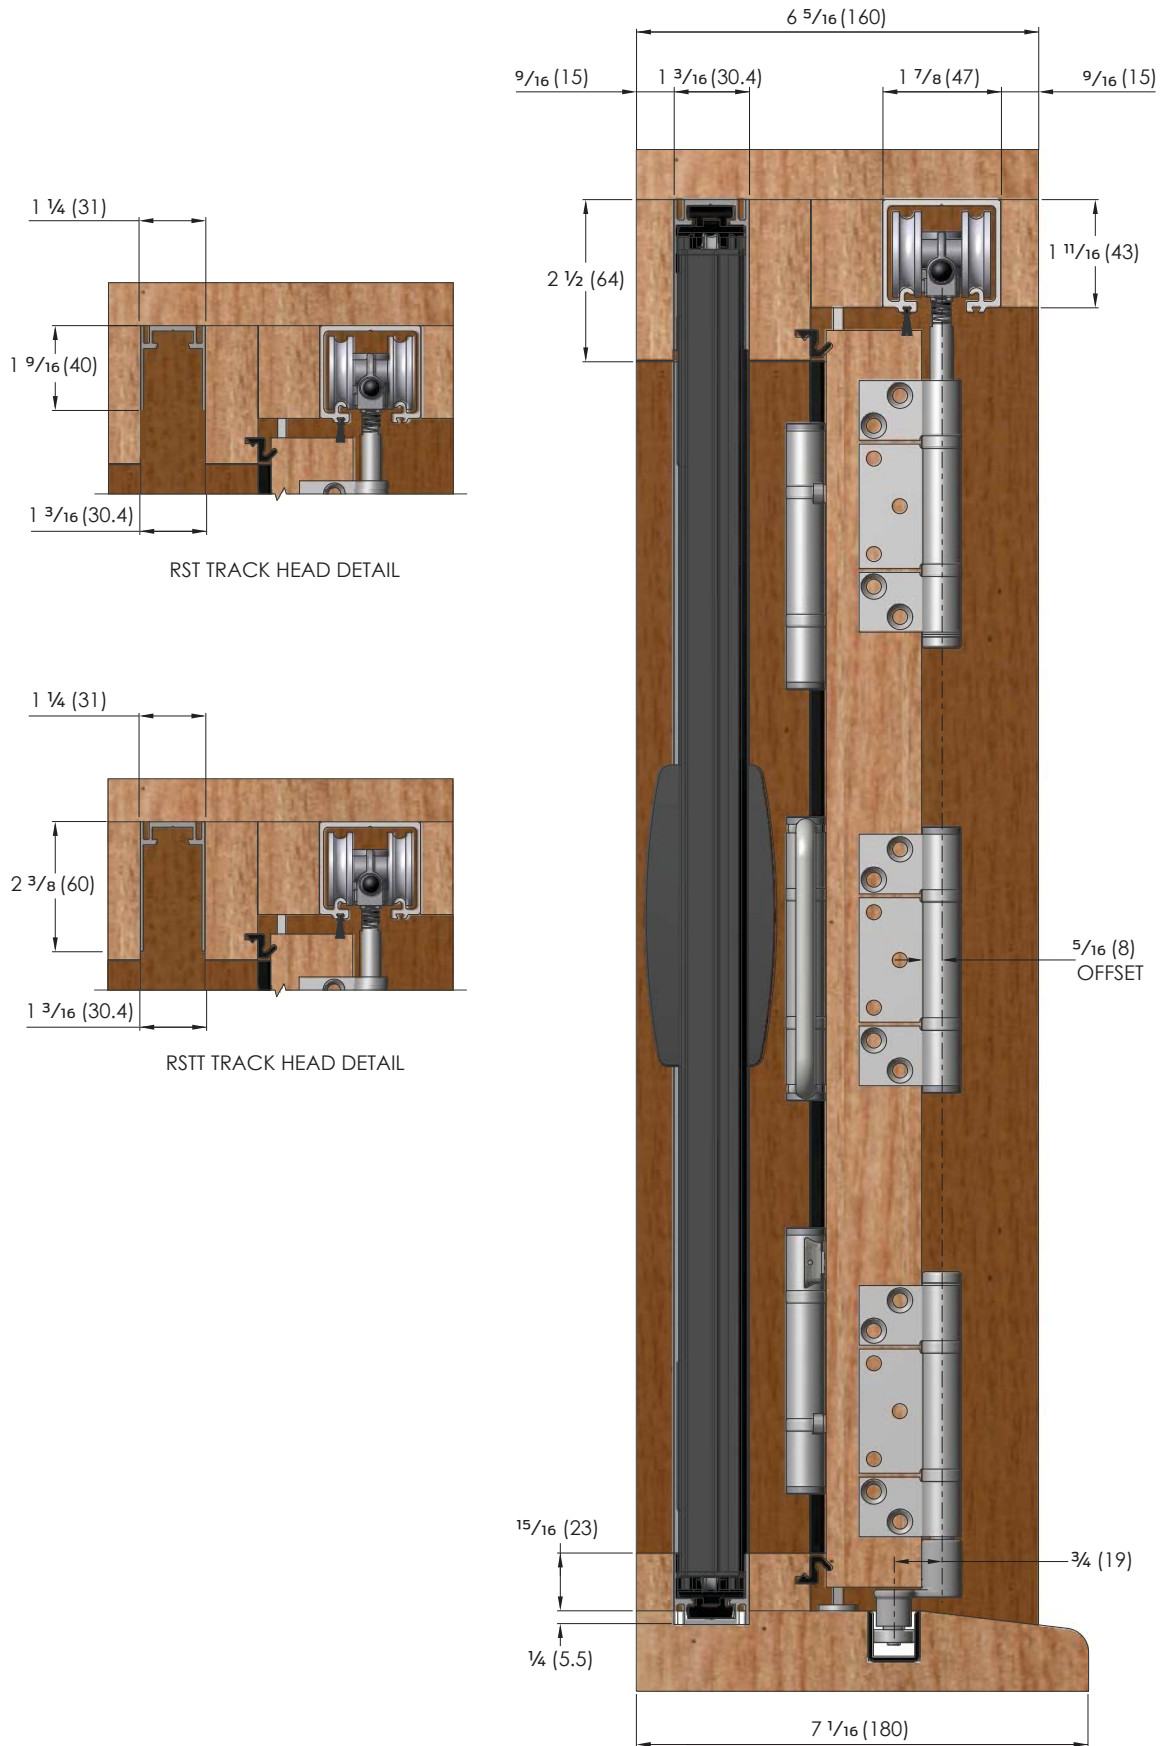

612 Retractable Pleated Insect Screen with Folding Panels

End View - Brio Weatherfold 4s exterior folding door hardware, non mortise hinges (H)