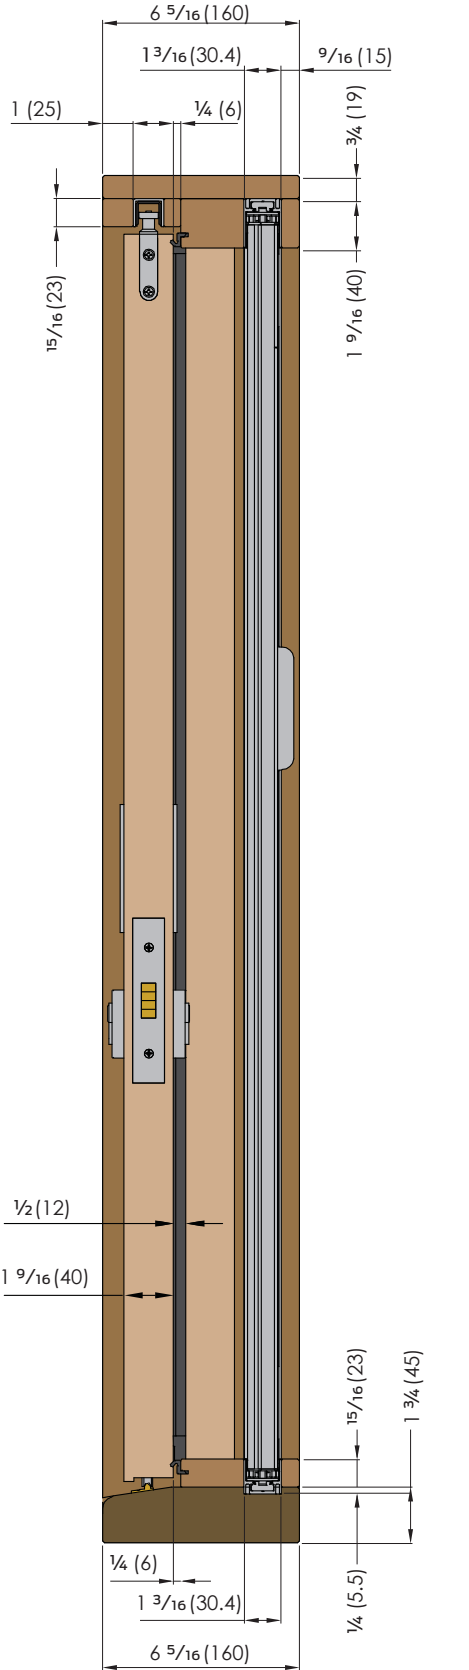

612 Retractable Pleated Insect Screen with Sliding Panels

End View – Brio Timberroll 200 exterior bottom roller sliding door hardware