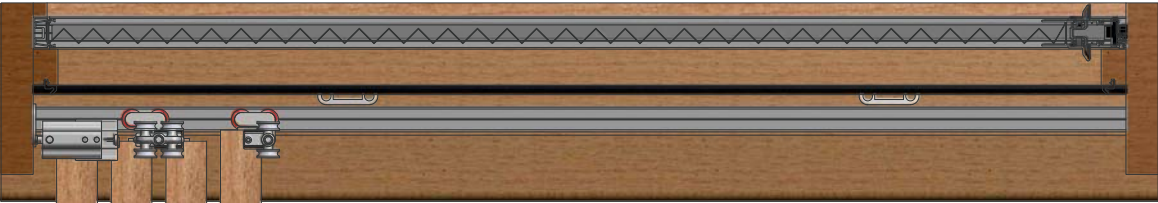

612 Retractable Pleated Insect Screen with Window

Plan View – Brio Weatherfold 4s Window exterior folding hardware

PLEATED SCREEN EXTENDED

WEATHERFOLD 4s NON MORTICE
EXTERIOR FOLDING WINDOW 25 HARDWARE