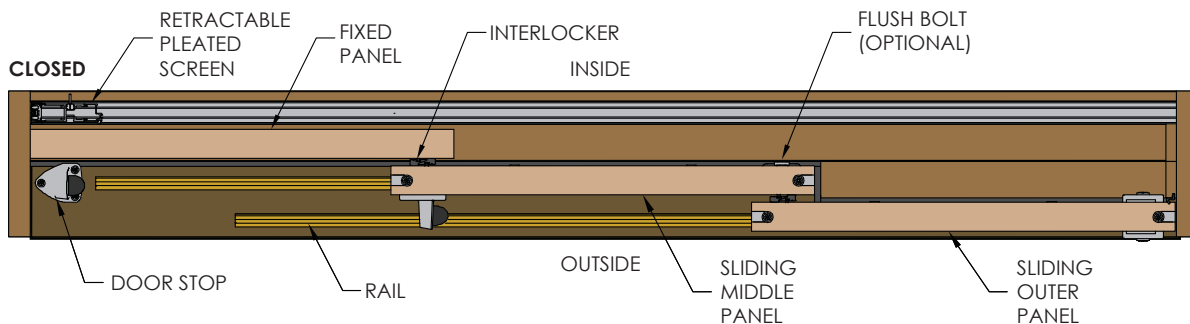

612 Retractable Pleated Insect Screen with Sliding Panels

Plan View – Brio Timberoll 200 exterior bottom roller sliding door hardware