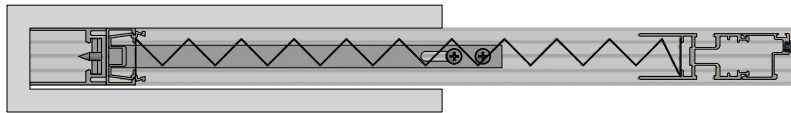

# 612 Retractable Pleated Insect Screen with Pocket

Plan and End View of Pocket application

PLEATED SCREEN RETRACTED

PLEATED SCREEN EXTENDED

OPENING WIDTH (W)	SCREEN WIDTH	MIN CAVITY DEPTH (C)
42 3/16 (1071)	48 (1219)	5 13/16 (148)
65 9/16 (1666)	72 (1829)	6 7/16 (163)
88 7/8 (2257)	96 (2438)	7 1/8 (181)
112 (2845)	120 (3048)	8 (203)
135 5/16 (3437)	144 (3658)	8 11/16 (220)
158 5/16 (4037)	168 (4267)	9 1/16 (231)
181 5/16 (4606)	192 (4877)	10 11/16 (271)