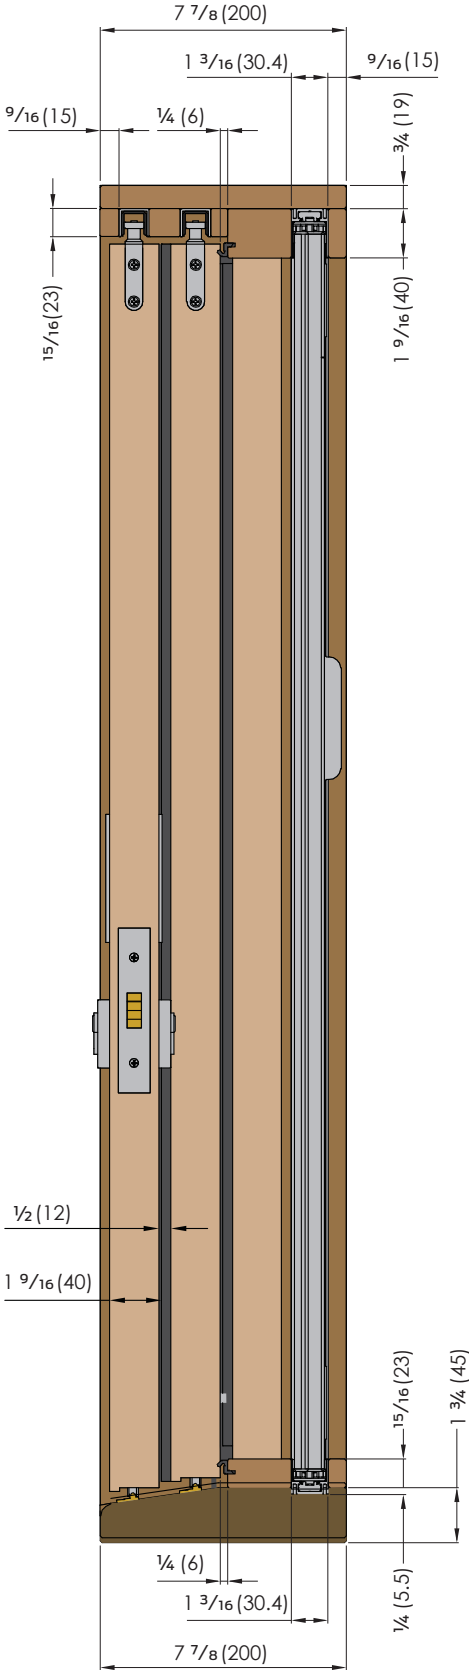

612 Retractable Pleated Insect Screen with Sliding Panels

End View – Brio Timberroll 200 exterior bottom roller sliding door hardware