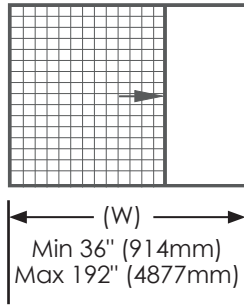

Standard Sizes

Screen width reduces in size to the next smallest screen, e.g. a 144" wide screen can be installed in an opening that is between 120"-144" wide. Screen height can be cut down by up to 8". Aluminum sections available in powder coat Black, Silver and White.

Single Screen