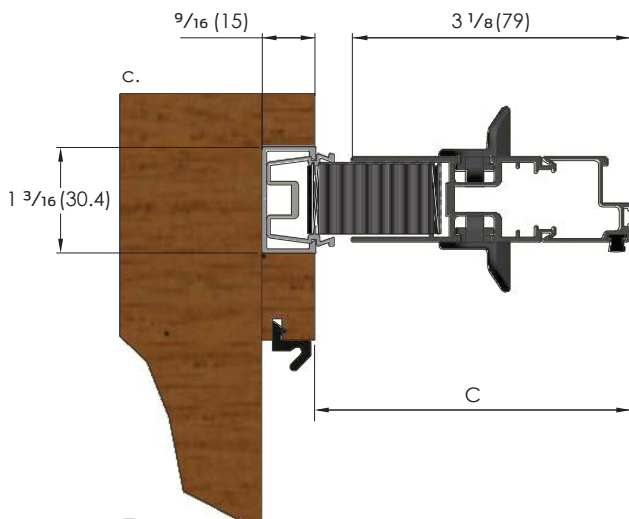

# Postless Corner

An advantage of the Brio 612 Screen is the ability to screen corner openings without the need for a corner post, providing stunning uninterrupted views.

Corner applications are possible with all of Brio's Weatherfold exterior, folding systems and our 97HS hybrid sill which utilizes wood and aluminum for self draining and easy installation.

# 612 Retractable Pleated Insect Screen with Folding Panels

Plan View - Brio Weatherfold 4s exterior folding door hardware, non mortise hinges (H)

SCREEN WIDTH IN (mm)	DIMENSION C (OVERALL)
48 (1219)	$3 \frac{7}{16}$ (88)
72 (1829)	$4 \frac{1}{16}$ (103)
96 (2438)	$4 \frac{3}{4}$ (121)
120 (3048)	$5 \frac{5}{8}$ (143)
144 (3658)	$6 \frac{5}{16}$ (160)
168 (4267)	$6 \frac{3}{4}$ (171)
192 (4877)	$8 \frac{5}{16}$ (211)