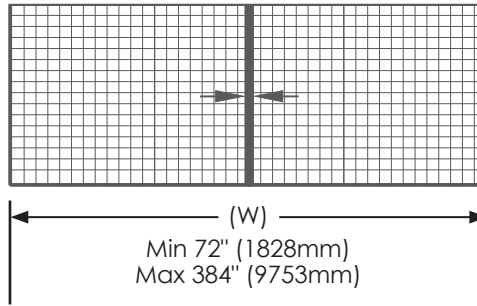

Double Screen

Example Screen Code
RSDL72-126PBK
-72" Wide
-126" High
-Powder Coat Black

SINGLE SCREEN

		Height Range																	
		Inches	30"-38"	46"	54"	62"	70"	78"	84"	86"	91"	94"	98"	102"	110"	118"	126"		
		Feet	2'6"-3'2"	3'10"	4'6"	5'2"	5'10"	6'6"	7'0"	7'2"	7'7"	7'10"	8'2"	8'6"	9'2"	9'10"	10'6"		
Width Range	Inches	Feet	mm	762-965	1168	1372	1575	1778	1981	2134	2184	2311	2388	2489	2591	2794	2997	3200	
	36"-48"	3'-4'	914-1219	Kit 1	Kit 1	Kit 1	Kit 1	Kit 5	Kit 5	Kit 5	Kit 5	Kit 5	Kit 5	Kit 5	Kit 5	Kit 9	Kit 9	Kit 9	Kit 9
	72"	6'	1828	Kit 2	Kit 2	Kit 2	Kit 2	Kit 6	Kit 6	Kit 6	Kit 6	Kit 6	Kit 6	Kit 6	Kit 6	Kit 10	Kit 10	Kit 10	Kit 10
	96"	8'	2438	Kit 2	Kit 2	Kit 2	Kit 2	Kit 6	Kit 6	Kit 6	Kit 6	Kit 6	Kit 6	Kit 6	Kit 6	Kit 10	Kit 10	Kit 10	Kit 10
	120"	10'	3048		Kit 3	Kit 3	Kit 3	Kit 7	Kit 7	Kit 7	Kit 7	Kit 7	Kit 7	Kit 7	Kit 7	Kit 11	Kit 11	Kit 11	Kit 11
	144"	12'	3657			Kit 4	Kit 8	Kit 8	Kit 8	Kit 8	Kit 8	Kit 8	Kit 8	Kit 8	Kit 8	Kit 12	Kit 12	Kit 12	Kit 12
	168"	14'	4267					Kit 8	Kit 8	Kit 8	Kit 8	Kit 8	Kit 8	Kit 8	Kit 8	Kit 12	Kit 12	Kit 12	Kit 12
	192"	16'	4877					Kit 8	Kit 8	Kit 8	Kit 8	Kit 8	Kit 8	Kit 8	Kit 8	Kit 12	Kit 12	Kit 12	Kit 12

Corresponding kit number shown in table

DOUBLE SCREEN

		Height Range																	
		Inches	30"-38"	46"	54"	62"	70"	78"	84"	86"	91"	94"	98"	102"	110"	118"	126"		
		Feet	2'6"-3'2"	3'10"	4'6"	5'2"	5'10"	6'6"	7'0"	7'2"	7'7"	7'10"	8'2"	8'6"	9'2"	9'10"	10'6"		
Width Range	Inches	Feet	mm	762-965	1168	1372	1575	1778	1981	2134	2184	2311	2388	2489	2591	2794	2997	3200	
	72"-96"	6'-8'	1828-2438	●	●	●	●	●	●	●	●	●	●	●	●	●	●	●	●
	144"	12'	3656	●	●	●	●	●	●	●	●	●	●	●	●	●	●	●	●
	192"	16'	4876	●	●	●	●	●	●	●	●	●	●	●	●	●	●	●	●
	240"	20'	6096		●	●	●	●	●	●	●	●	●	●	●	●	●	●	●
	288"	24'	7314			●	●	●	●	●	●	●	●	●	●	●	●	●	●
	336"	28'	8534				●	●	●	●	●	●	●	●	●	●	●	●	●
	384"	32'	9754					●	●	●	●	●	●	●	●	●	●	●	●

Combination of kits required