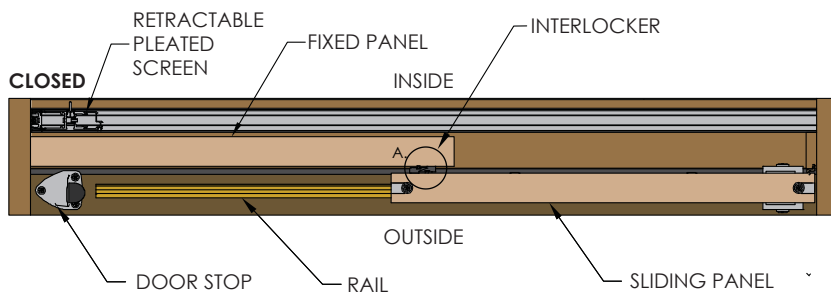

612 Retractable Pleated Insect Screen with Sliding Panels

Plan View – Brio Timberoll 200 exterior bottom roller sliding door hardware