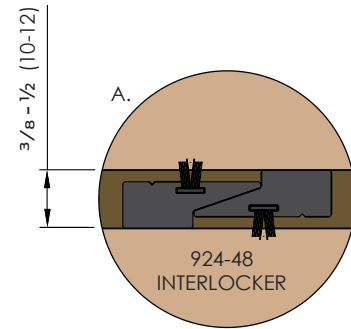

612 Retractable Pleated Insect Screen with Sliding Panels

Plan View – Brio Timberoll 200 exterior bottom roller sliding door hardware