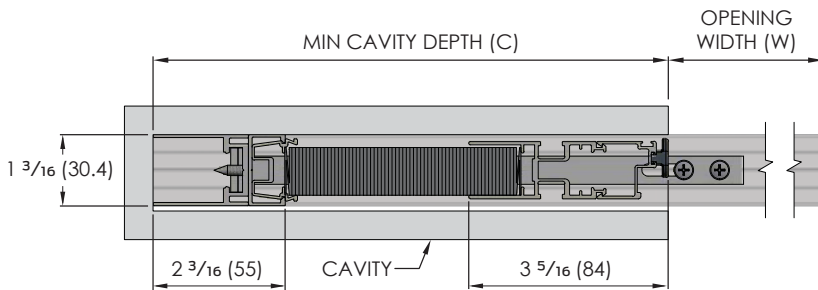

# 612 Retractable Pleated Insect Screen with Pocket

Plan and End View of Pocket application

PLEATED SCREEN RETRACTED

PLEATED SCREEN EXTENDED

OPENING WIDTH (W)	SCREEN WIDTH	MIN CAVITY DEPTH (C)
42 3/16 (1071)	48 (1219)	5 13/16 (148)
65 9/16 (1666)	72 (1829)	6 7/16 (163)
88 7/8 (2257)	96 (2438)	7 1/8 (181)
112 (2845)	120 (3048)	8 (203)
135 5/16 (3437)	144 (3658)	8 11/16 (220)
158 5/16 (4037)	168 (4267)	9 1/16 (231)
181 5/16 (4606)	192 (4877)	10 11/16 (271)