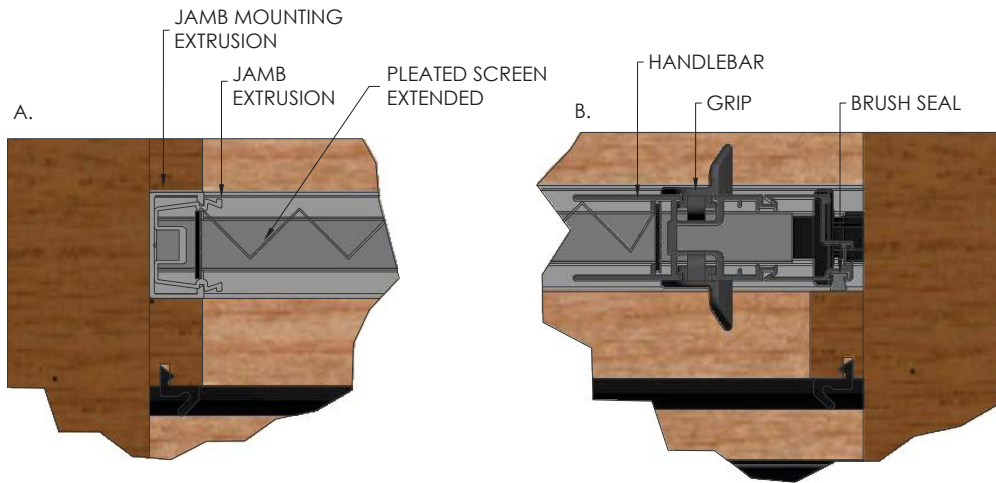

# Postless Corner

An advantage of the Brio 612 Screen is the ability to screen corner openings without the need for a corner post, providing stunning uninterrupted views.

Corner applications are possible with all of Brio's Weatherfold exterior, folding systems and our 97HS hybrid sill which utilizes wood and aluminum for self draining and easy installation.

# 612 Retractable Pleated Insect Screen with Folding Panels

Plan View - Brio Weatherfold 4s exterior folding door hardware, non mortise hinges (H)

SCREEN WIDTH IN (mm)	DIMENSION C (OVERALL)
48 (1219)	$3 \frac{7}{16}$ (88)
72 (1829)	$4 \frac{1}{16}$ (103)
96 (2438)	$4 \frac{3}{4}$ (121)
120 (3048)	$5 \frac{5}{8}$ (143)
144 (3658)	$6 \frac{5}{16}$ (160)
168 (4267)	$6 \frac{3}{4}$ (171)
192 (4877)	$8 \frac{5}{16}$ (211)