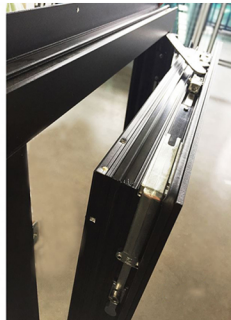

Fixed on left, tilt-turn on right (interior view)

PRODUCT INFORMATION

- Premium thermal break aluminum profile
- Powder coat finish
- Tempered IGU, advanced low-coating, argon gas filled
- German brand hardware (SIEGENIA/ROTO)
- Insect screen

SIZE LIMITATIONS

- Height: 24" to 96" per operable opening
- Width: 20" to 48" per operable opening

GLASS OPTIONS

- Dual glazed or triple pane

Invisible hidden hinges for minimalism

Durable extruded aluminum nail fin